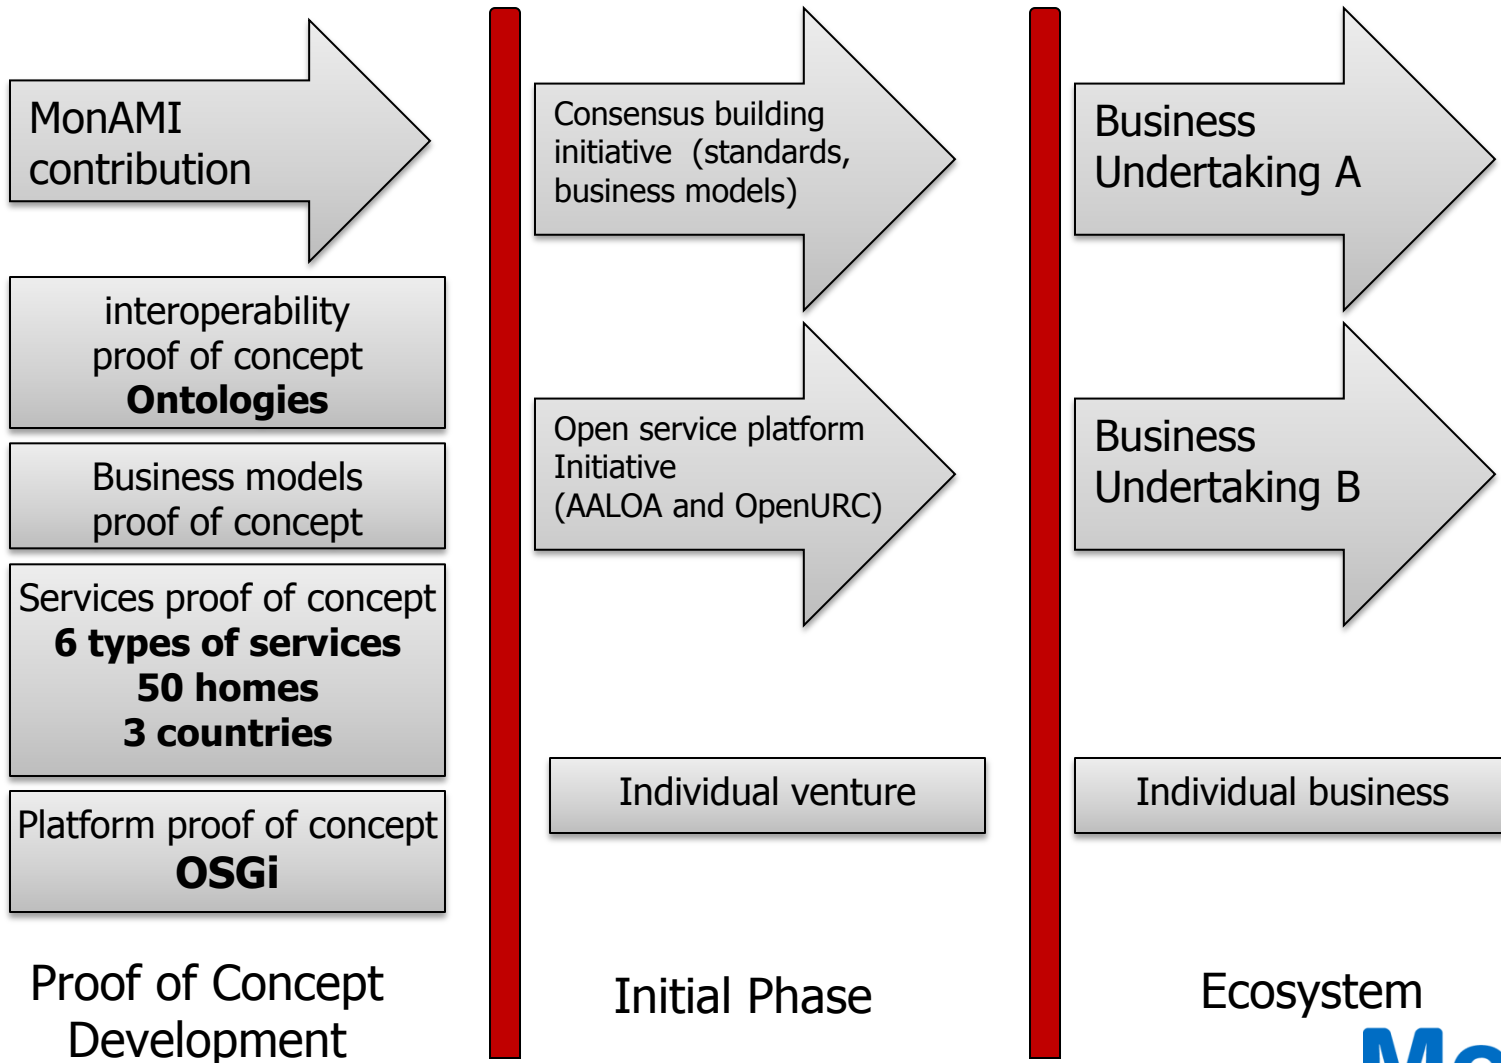

# MonAMI

Mainstreaming on Ambient Intelligence

How to Combine on-going Open Source Efforts and Initiatives for building effective and market-oriented Ami/AAL solutions

---

Antonio Kung

# MonAMI Viewpoint on AAL Market

---

- Advent of ecosystems depends on
  - (1) widely available technology,
  - (2) associated standards,
  - (3) compatible business models
- Kick start AAL ecosystem as follows
  - Focus on one interface: The **service-platform interface**
  - Address (1) through an initiative for open service platform
  - Address (2) and (3) through a consensus building forum

# Towards Widely Accepted Platforms

---

- How to get accepted by developers
  - Platform ecosystem must allow for innovation/research contribution
  - Platform ecosystem must allow for industry contribution
  - Two coordinated activities
    - Federation of projects (e.g. open source initiative)
    - Extracting industry platform (e.g. open source initiative)
- How to get accepted by market and deciders
  - Application ecosystem must allow for interoperability
  - Application ecosystem must allow for competing platforms
  - Two coordinated activities
    - Definition of independent interoperability standards (e.g. consensus building initiative)
    - Adaptation/evolution of platform to conform to these standards (e.g. open source initiative)